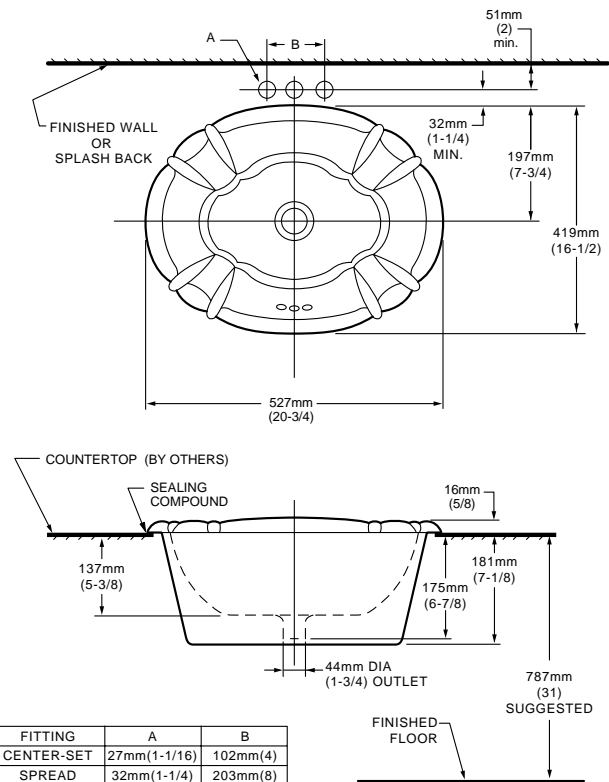

**CERAMICA DECORATIVA
COUNTERTOP LAVATORY**

- Sculpted vitreous china
- Self-rimming with template
- Front overflow

0544.000

Lavatory without faucet deck

Nominal Dimensions:
527 x 419mm (20-3/4" x 16-1/2")

Bowl sizes:
425mm (16-3/4") wide,
337mm (13-1/4") front to back,
152mm (6") deep

**Compliance Certifications -
Meets or Exceeds the Following Specifications:**

- ASME A112.19.2M for Vitreous China Fixtures

To Be Specified

- Color:
- Faucet*:
- Faucet Finish:
- Supplies:
- 1-1/4" Trap:
- Nipple:

* See faucet section for additional models available

NOTES:
FOR COUNTERTOP CUTOUT AND INSTALLATION INSTRUCTIONS USE TEMPLATE SUPPLIED WITH LAVATORY.
SEALING COMPOUND SUPPLIED BY OTHERS.
IMPORTANT: Dimensions of fixtures are nominal and may vary within the range of tolerances established by ANSI Standard A112.19.2.
These measurements are subject to change or cancellation. No responsibility is assumed for use of superseded or voided pages.